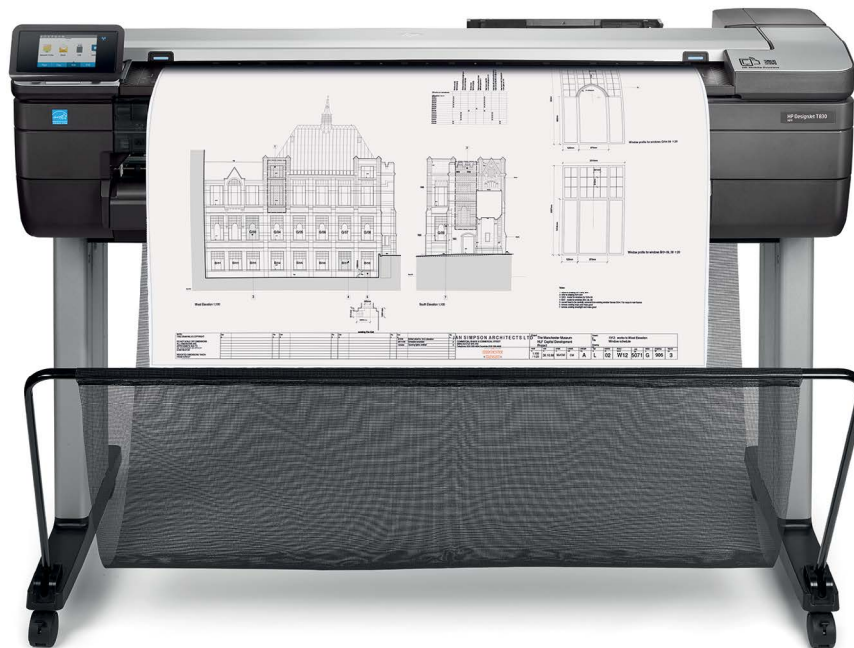

HP DesignJet T830 36-in Multifunction Printer

The smart choice for architecture and construction offices ready to evolve

Communicate more effectively—no learning curve needed—with print plus scan and copy capabilities